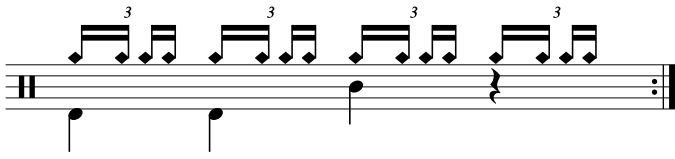

Data Sheet

drumnotesarchive.com/archive_lessons/RC6ar6ar6ar6ar-SD001a0-BD1a1a00

Styles: Blues,

Advanced Styles: R&B/Soul,

Topics: Generator,

Advanced Topics: Halftime ,

Level: 02 - Rookie,

Visit drumnotesarchive.com for Guided Lessons, Playalongs and matching Songs.