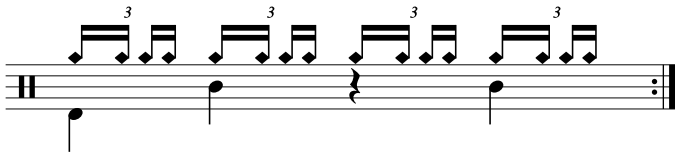

Data Sheet

drumnotesarchive.com/archive_lessons/RC6ar6ar6ar6ar-SD01a01a-BD1a000

Styles: Blues,

Advanced Styles: R&B/Soul,

Topics: Generator,

Level: 02 - Rookie,

Visit drumnotesarchive.com for Guided Lessons, Playalongs and matching Songs.