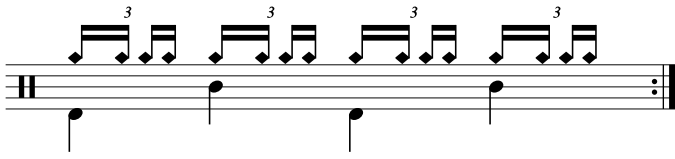

Data Sheet

drumnotesarchive.com/archive_lessons/RC6ar6ar6ar6ar-SD01a01a-BD1a01a0

Styles: Blues,

Advanced Styles: R&B/Soul,

Topics: Generator,

Level: 02 - Rookie,

Visit drumnotesarchive.com for Guided Lessons, Playalongs and matching Songs.