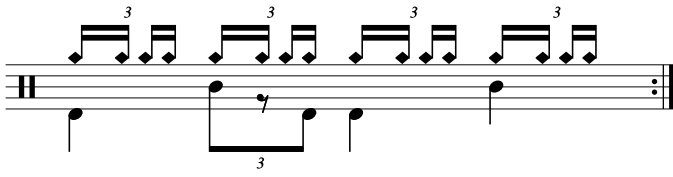

## Data Sheet

[drumnotesarchive.com/archive\\_lessons/RC6ar6ar6ar6ar-SD01a01a-BD1a3f1a0](https://drumnotesarchive.com/archive_lessons/RC6ar6ar6ar6ar-SD01a01a-BD1a3f1a0)

Styles: Blues,  
Advanced Styles: R&B/Soul,  
Topics: Generator,  
Level: 02 – Rookie,

## In 1 Guided Lessons

Song	Band/Artist	Style	Level	Bpm
Für Mitglieder. <i>Members Only.</i>		Blues	02 – Rookie	50-69

Visit [drumnotesarchive.com](https://drumnotesarchive.com) for Guided Lessons, Playalongs and matching Songs.