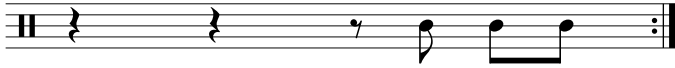

Data Sheet

drumnotesarchive.com/archive_lessons/SD002b2a

Topics: Generator,
Level: 01 - Beginner,

In 1 Guided Lessons

Song	Band/Artist	Style	Level	Bpm
Cake by the Ocean	DNCE	Pop	02 - Rookie	110-129

Visit drumnotesarchive.com for Guided Lessons, Playalongs and matching Songs.