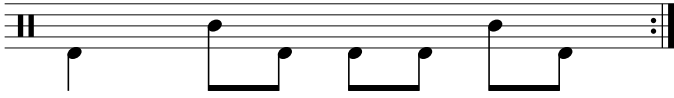

Data Sheet

drumnotesarchive.com/archive_lessons/SD01a01a-BD1a2b2a2b

Advanced Topics: Rideless ,
Level: 01 - Beginner, 02 - Rookie,

In 1 Guided Lessons

Song	Band/Artist	Style	Level	Bpm
Get the Party Started (easy version)	PINK	Pop	02 - Rookie	110-129