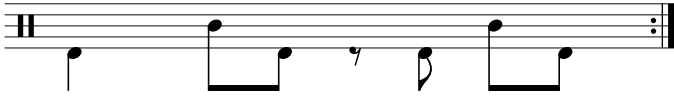

Data Sheet

drumnotesarchive.com/archive_lessons/SD01a01a-BD1a2b2b2b

Advanced Topics: Rideless ,
Level: 01 - Beginner, 02 - Rookie,

In 1 Guided Lessons

Song	Band/Artist	Style	Level	Bpm
Für Mitglieder. <i>Members Only.</i>		Rap/Hip-Hop	03 - Intermediate	110-129