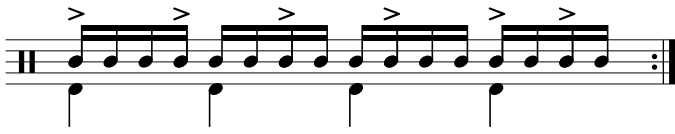

Data Sheet

drumnotesarchive.com/archive_lessons/SD4a4a4a4a-SDA4g2b4k2a-BD1a1a1a1a

Styles: Rock,

Topics: Accents,

Advanced Topics: Hand to Hand ,

Level: 03 - Intermediate,

In 1 Guided Lessons

Song	Band/Artist	Style	Level	Bpm
Für Mitglieder. <i>Members Only.</i>		Rock	03 - Intermediate	110-129